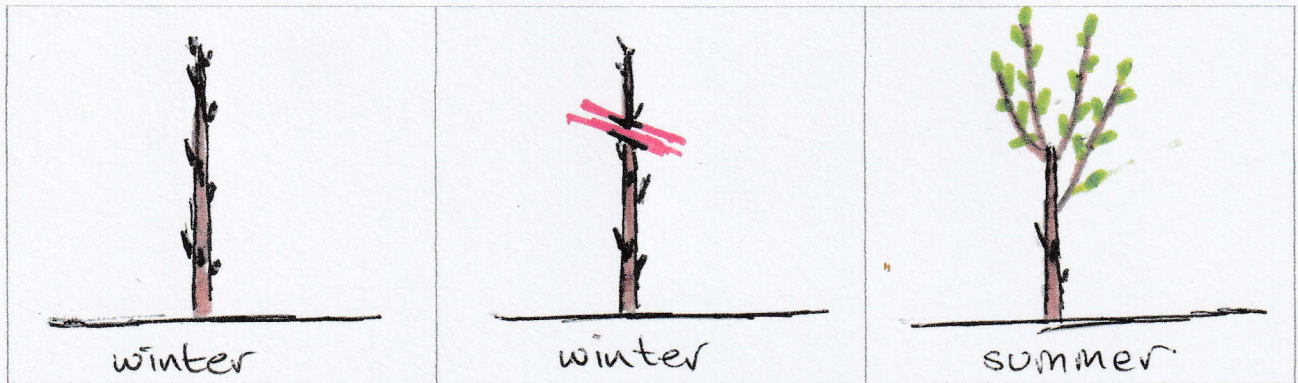

Formative pruning

- ◆ definition = pruning cuts on a young tree to form it for future shape, size & fruiting.
- ◆ formative pruning = predominantly winter pruning

first cut = one year old whip

second year